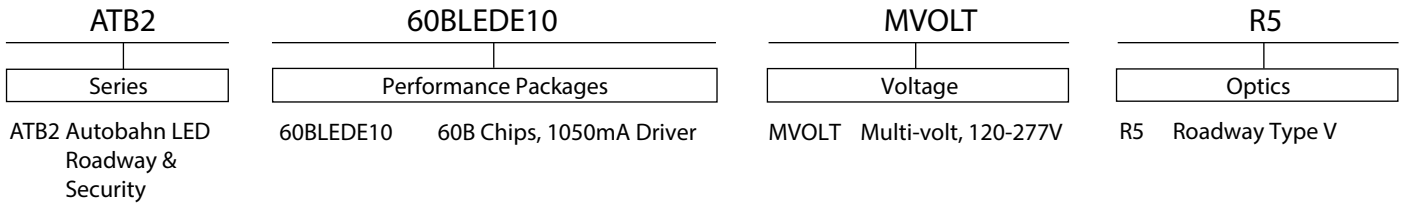

### ORDERING INFORMATION

Example: ATB2 60LEDE10 MVOLT R5

RFD185124

RFD Description

RFD185124 400W HPS NEMA label, "V" decal mounted below NEMA label and Mark Carton: (number to follow)

Performance Package	Drive Current	Input Watts	Optic	4000K CCT	
				Delivered Lumens	Efficacy (LPW)
60B	1050	204	R5	26128	128