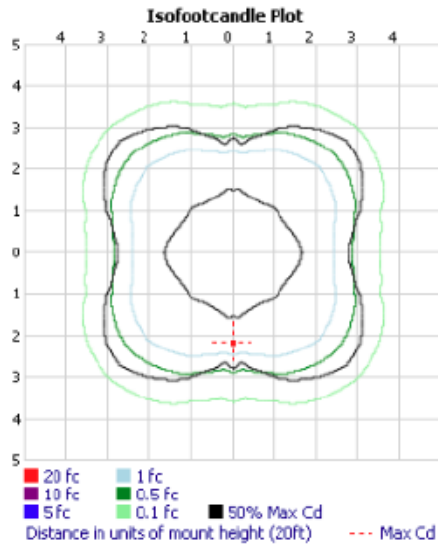

### ORDERING INFORMATION

Example: ATB2 60LEDE10 MVOLT R5

RFD185124

RFD Description

RFD185124 400W HPS NEMA label, "V" decal mounted below NEMA label and Mark Carton: (number to follow)

Performance Package	Drive Current	Input Watts	Optic	4000K CCT	
				Delivered Lumens	Efficacy (LPW)
60B	1050	204	R5	26128	128