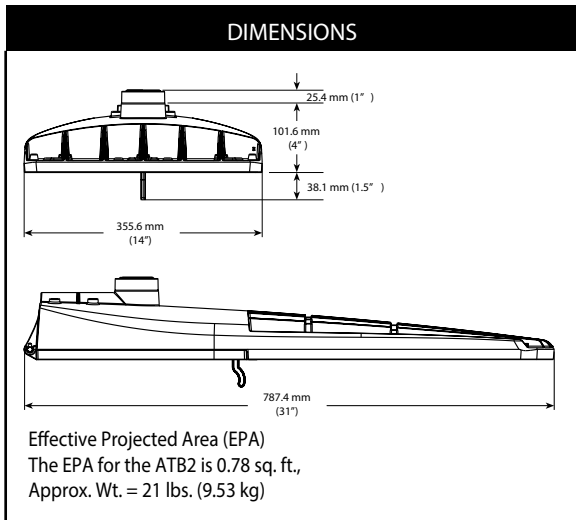

### ORDERING INFORMATION

Example: ATB2 60LEDE10 MVOLT R5

RFD185124

RFD Description

RFD185124 400W HPS NEMA label, "V" decal mounted below NEMA label and Mark Carton: (number to follow)

Performance Package	Drive Current	Input Watts	Optic	4000K CCT	
				Delivered Lumens	Efficacy (LPW)
60B	1050	204	R5	26128	128