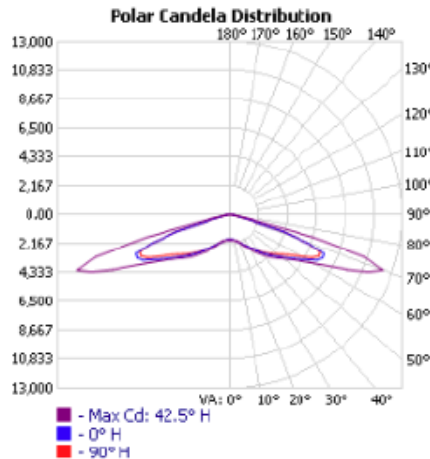

### ORDERING INFORMATION

Example: ATB2 60LEDE10 MVOLT R5

RFD185124

RFD Description

RFD185124 400W HPS NEMA label, "V" decal mounted below NEMA label and Mark Carton: (number to follow)

Performance Package	Drive Current	Input Watts	Optic	4000K CCT	
				Delivered Lumens	Efficacy (LPW)
60B	1050	204	R5	26128	128