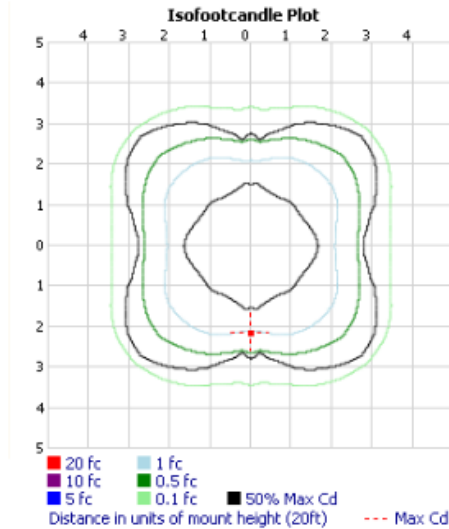

Autobahn Series ATB2

Roadway Lighting

ORDERING INFORMATION

Example: ATB2 40LEDE10 MVOLT R5

RFD185116

RFD Description

RFD185116 250W HPS NEMA label, "V" decal mounted below NEMA label and Mark Carton: MEC Item ID 323-332802

Performance Package	Drive Current	Input Watts	Optic	4000K CCT	
				Delivered Lumens	Efficacy (LPW)
40B	1050	133	R5	17499	132

Note: Specifications subject to change without notice. Actual performance may differ as a result of end-user environment and application.