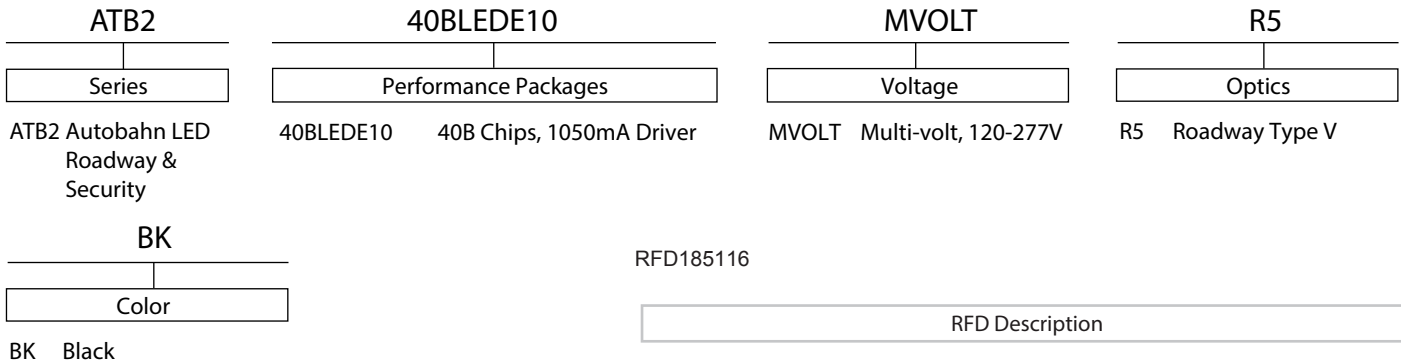

Autobahn Series ATB2

Roadway Lighting

ORDERING INFORMATION

Example: ATB2 40LEDE10 MVOLT R5

RFD185116

RFD Description

RFD185116 250W HPS NEMA label, "V" decal mounted below NEMA label and Mark Carton: MEC Item ID 323-332802

Performance Package	Drive Current	Input Watts	Optic	4000K CCT	
				Delivered Lumens	Efficacy (LPW)
40B	1050	133	R5	17499	132

Note: Specifications subject to change without notice. Actual performance may differ as a result of end-user environment and application.