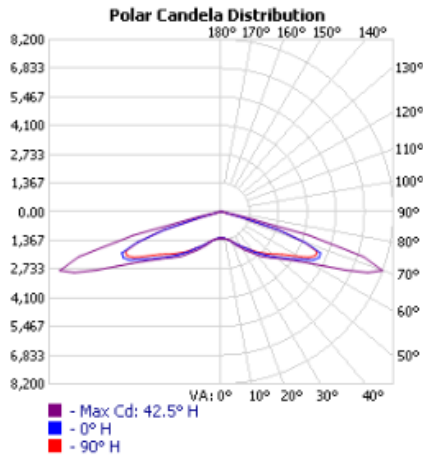

Autobahn Series ATB2

Roadway Lighting

ORDERING INFORMATION

Example: ATB2 40LEDE10 MVOLT R5

RFD185116

RFD Description

RFD185116 250W HPS NEMA label, "V" decal mounted below NEMA label and Mark Carton: MEC Item ID 323-332802

Performance Package	Drive Current	Input Watts	Optic	4000K CCT	
				Delivered Lumens	Efficacy (LPW)
40B	1050	133	R5	17499	132

Note: Specifications subject to change without notice. Actual performance may differ as a result of end-user environment and application.