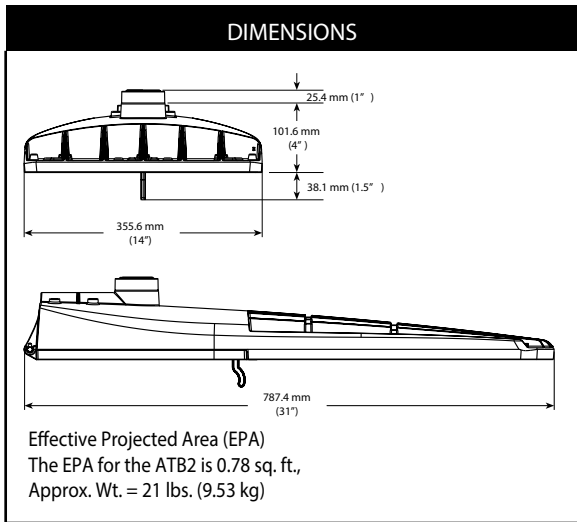

Performance Package	Drive Current	Input Watts	Optic	4000K CCT	
				Delivered Lumens	Efficacy (LPW)
40B	1050	133	R5	17499	132

Note: Specifications subject to change without notice. Actual performance may differ as a result of end-user environment and application.